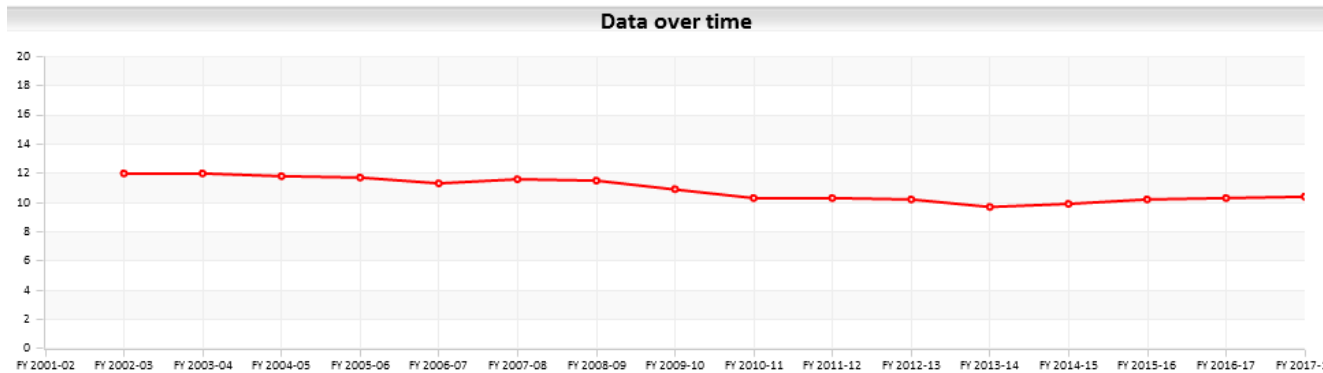

All Wales Data on Sickness:-

Number of Working days lost to sickness absence per employee (FY 2017-18)

© Crown copyright and database rights 2015 Ordnance Survey 100043378

Name	Value
Merthyr Tydfil	7.8
Denbighshire	8.4
Gwynedd	8.7
Flintshire	8.9
Neath Port Talbot	9.5
Powys	9.7
Conwy	9.7
Isle of Anglesey	10.0
The Vale of Glamorgan	10.1
Carmarthenshire	10.1
Newport	10.1
Pembrokeshire	10.2
Swansea	10.8
Bridgend	10.8
Wrexham	10.9
Monmouthshire	10.9
Torfaen	11.1
Blaenau Gwent	11.2
Cardiff	11.3
Caerphilly	12.3
Ceredigion	13.6
Rhondda Cynon Taf	-