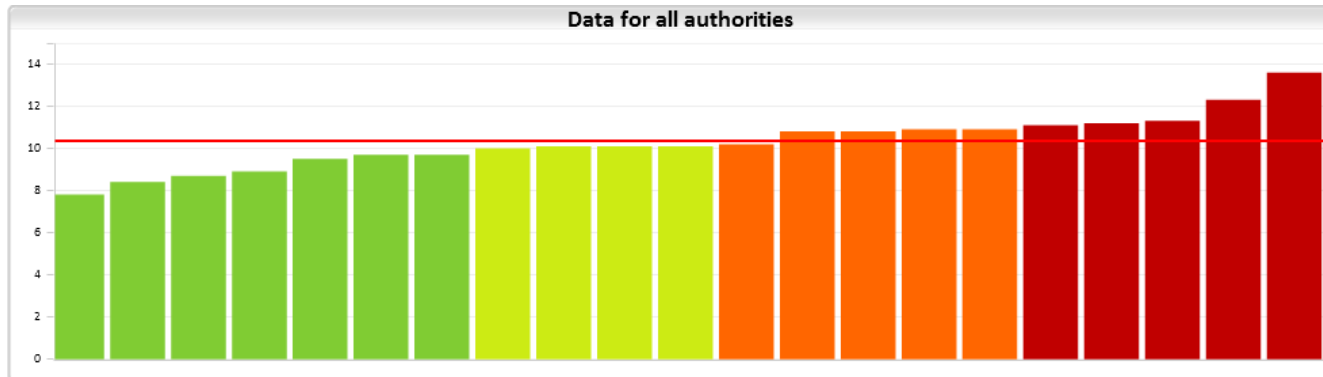

All Wales Data on Sickness:-

Number of Working days lost to sickness absence per employee (FY 2017-18)

© Crown copyright and database rights 2015 Ordnance Survey 100043378

Name	Value
Merthyr Tydfil	7.8
Denbighshire	8.4
Gwynedd	8.7
Flintshire	8.9
Neath Port Talbot	9.5
Powys	9.7
Conwy	9.7
Isle of Anglesey	10.0
The Vale of Glamorgan	10.1
Carmarthenshire	10.1
Newport	10.1
Pembrokeshire	10.2
Swansea	10.8
Bridgend	10.8
Wrexham	10.9
Monmouthshire	10.9
Torfaen	11.1
Blaenau Gwent	11.2
Cardiff	11.3
Caerphilly	12.3
Ceredigion	13.6
Rhondda Cynon Taf	-